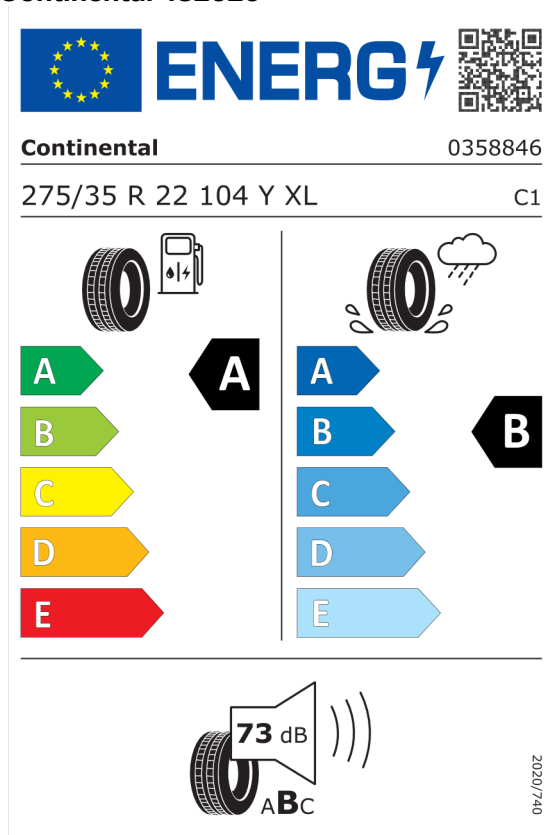

Continental 482526

<https://eprel.ec.europa.eu/qr/482526>