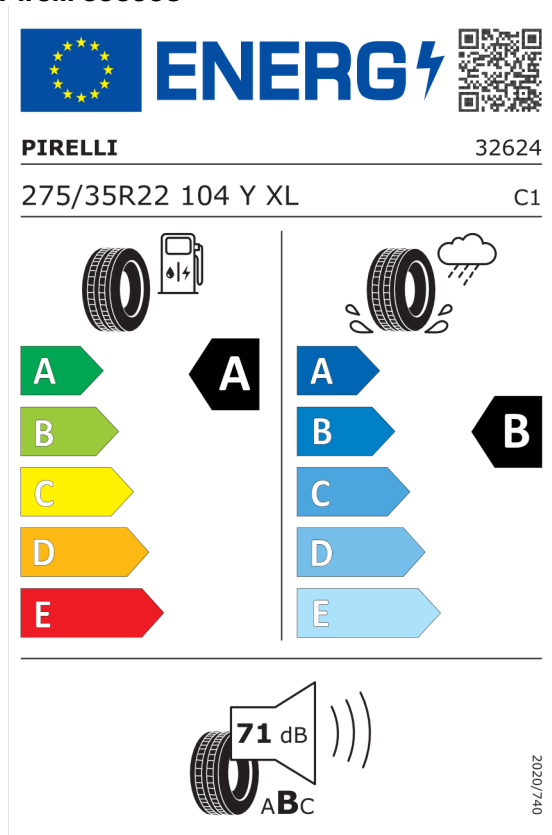

Číslo kalkulácie.
Dátum
Platnosť do

Ponuka
14705
02.01.2023

EU Energetický štítok pre kolesá

Pirelli 595993

<https://eprel.ec.europa.eu/qr/595993>