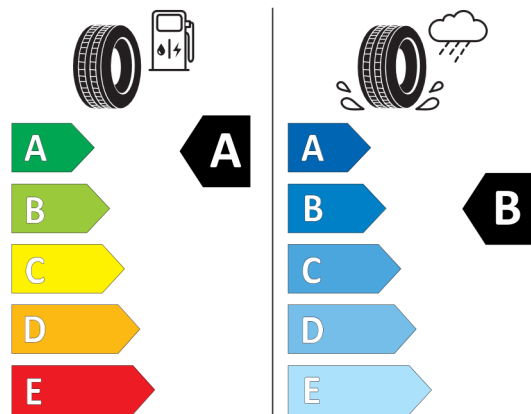

<https://eprel.ec.europa.eu/qr/502403>

Číslo kalkulácie.
Dátum
Platnosť do

Ponuka
16367
09.11.2023

Bridgestone 502763

The image shows the ENERGY label for the Bridgestone 502763 tire. It features the European Union flag and the word "ENERGY" with a lightning bolt icon. A QR code is located to the right. Below the logo, the brand name "Bridgestone" and the number "21884" are displayed. The tire specifications "285/35 R21 105 Y XL" and the class "C1" are listed. The label is divided into two columns: the left column shows fuel consumption with a gas pump icon and a score of "A" (green arrow); the right column shows wet grip with a tire on a wet surface icon and a score of "B" (blue arrow). A central black arrow also points to "A". At the bottom, a noise level of "69 dB" is shown with a speaker icon and a score of "ABC". The date "2020/740" is printed vertically on the right side.