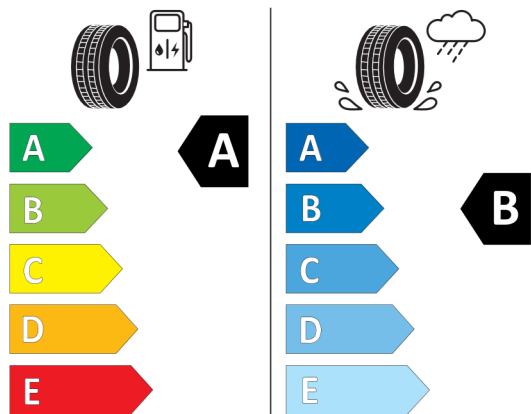

Číslo kalkulácie.
Dátum
Platnosť do

Ponuka
16367
09.11.2023

EU Energetický štítok pre kolesá

Pirelli 596809

PIRELLI 39391

255/40R21 102 Y XL C1

<https://eprel.ec.europa.eu/qr/596809>