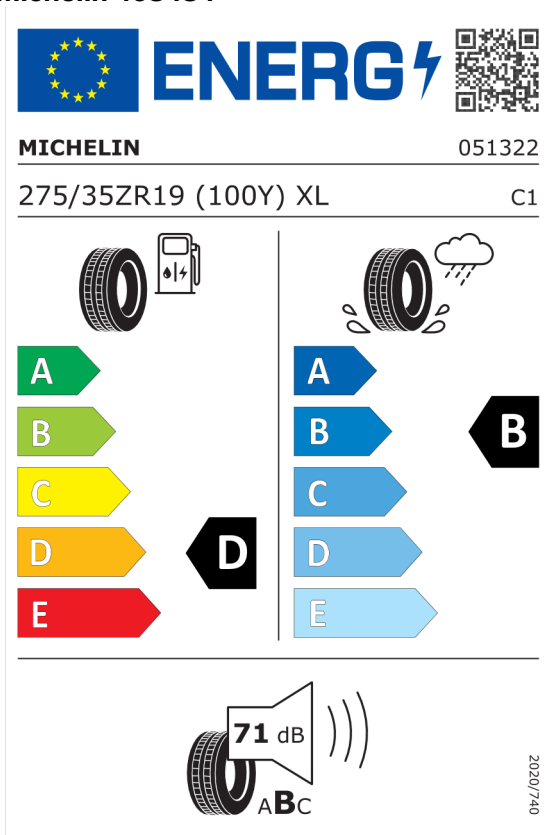

DPH **EUR** **15.512,68**

Cena celkom bez DPH **EUR** **77.563,32**

Číslo kalkulácie.
Dátum
Platnosť do

Ponuka
15856
13.10.2023

EU Energetický štítok pre kolesá

Michelin 408484

<https://eprel.ec.europa.eu/qr/408484>

Yokohama 1123241

<https://eprel.ec.europa.eu/qr/1123241>

Číslo kalkulácie.
Dátum
Platnosť do

Ponuka
15856
13.10.2023

Pirelli 595975

The energy label for Pirelli 595975 features the European Union flag and the 'ENERG' logo with a lightning bolt. A QR code is located to the right. Below the logo, the brand 'PIRELLI' and the number '32575' are displayed. The tire specification '275/35ZR19 (100Y) XL' and the class 'C1' are listed. The label is divided into two columns: the left column shows fuel consumption with a gas pump icon and a tire, with a scale from A (green) to E (red) and a 'D' label; the right column shows wet grip with a tire on a wet surface and a cloud with rain, with a scale from A (dark blue) to E (light blue) and an 'A' label. At the bottom, a noise icon shows a tire and a speaker with '71 dB' and 'ABC' labels. A vertical code '2020/740' is on the right side.