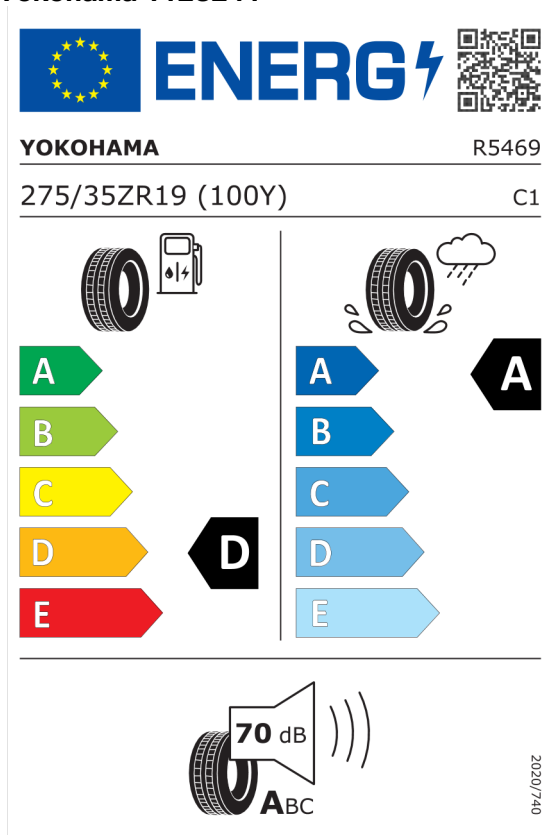

DPH **EUR** **15.512,68**

Cena celkom bez DPH **EUR** **77.563,32**

Číslo kalkulácie.
Dátum
Platnosť do

Ponuka
15856
13.10.2023

EU Energetický štítok pre kolesá

Michelin 408484

<https://eprel.ec.europa.eu/qr/408484>

Yokohama 1123241

<https://eprel.ec.europa.eu/qr/1123241>

Číslo kalkulácie.
Dátum
Platnosť do

Ponuka
15856
13.10.2023

Pirelli 595975

The energy label for Pirelli 595975 features the European Union flag and the 'ENERG' logo with a lightning bolt. A QR code is located to the right. Below the logo, the brand 'PIRELLI' and the number '32575' are displayed. The tire specification '275/35ZR19 (100Y) XL' and the class 'C1' are listed. The label is divided into two columns: the left column shows fuel consumption with a gas pump icon and a tire, with a scale from A (green) to E (red) and a 'D' label; the right column shows wet grip with a tire on a wet surface and a cloud with rain, with a scale from A (dark blue) to E (light blue) and an 'A' label. At the bottom, a noise icon shows a tire and a speaker with '71 dB' and 'ABC' labels. A vertical code '2020/740' is on the right side.