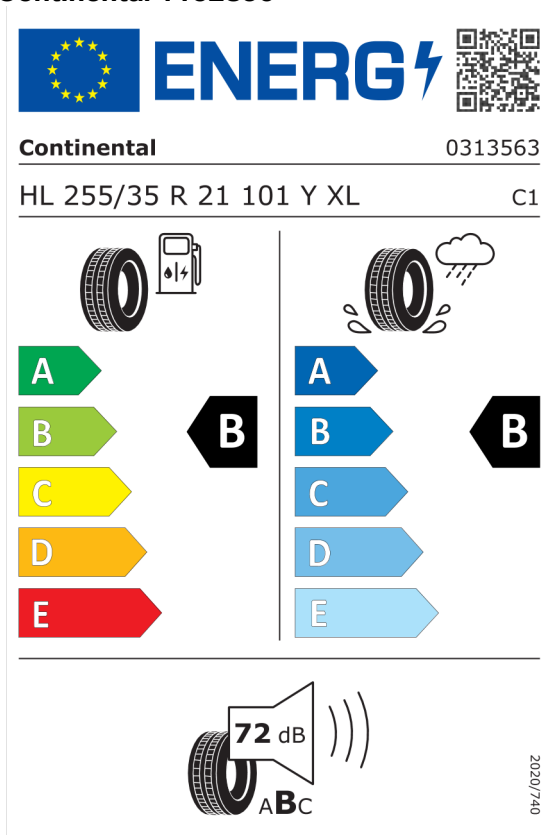

Číslo kalkulácie.
Dátum
Platnosť do

Ponuka
17176
15.03.2024
29.03.2024

EU Energetický štítok pre kolesá

Continental 1162890

<https://eprel.ec.europa.eu/qr/1162890>