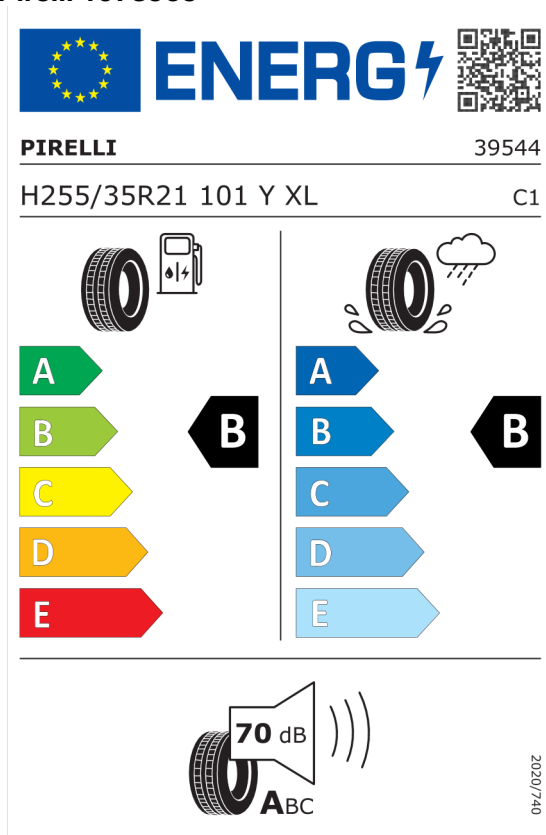

Číslo kalkulácie.
Dátum
Platnosť do

Ponuka
17176
15.03.2024
29.03.2024

EU Energetický štítok pre kolesá

Continental 1162890

<https://eprel.ec.europa.eu/qr/1162890>

Pirelli 1073965

<https://eprel.ec.europa.eu/qr/1073965>

Číslo kalkulácie.
Dátum
Platnosť do

Ponuka
17176
15.03.2024
29.03.2024

Pirelli 597044

The image shows the ENERGY label for Pirelli 597044. It features the European Union flag and the ENERGY logo with a lightning bolt. A QR code is located to the right. Below the logo, the brand name "PIRELLI" and the number "40403" are displayed. The tire specification "285/40R22 110 Y XL" and the class "C1" are listed. The label is divided into two columns: the left column shows a fuel pump icon and a tire, with a large black arrow pointing to the letter "A" on a scale from A (green) to E (red); the right column shows a tire with a rain cloud and water spray, with a large black arrow pointing to the letter "A" on a scale from A (blue) to E (light blue). At the bottom, a speaker icon indicates a noise level of 71 dB and a class of "ABC".

<https://eprel.ec.europa.eu/qr/597044>

Continental 676703

The image shows the ENERGY label for Continental 676703. It features the European Union flag and the ENERGY logo with a lightning bolt. A QR code is located to the right. Below the logo, the brand name "Continental" and the number "0311857" are displayed. The tire specification "HL 285/30 R 21 103 Y XL" and the class "C1" are listed. The label is divided into two columns: the left column shows a fuel pump icon and a tire, with a large black arrow pointing to the letter "B" on a scale from A (green) to E (red); the right column shows a tire with a rain cloud and water spray, with a large black arrow pointing to the letter "B" on a scale from A (blue) to E (light blue). At the bottom, a speaker icon indicates a noise level of 72 dB and a class of "ABC".