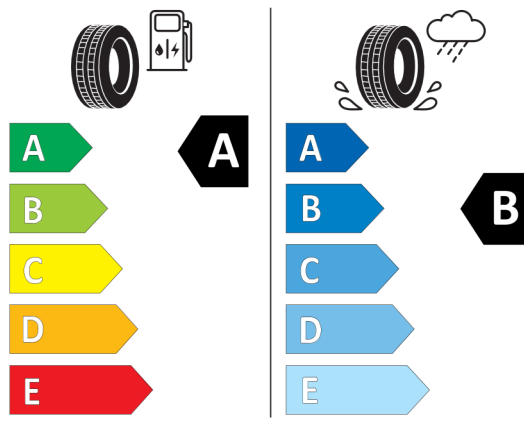

Michelin 991721

MICHELIN 458552

245/40R20 99 Y XL C1

2020/740

<https://eprel.ec.europa.eu/qr/991721>