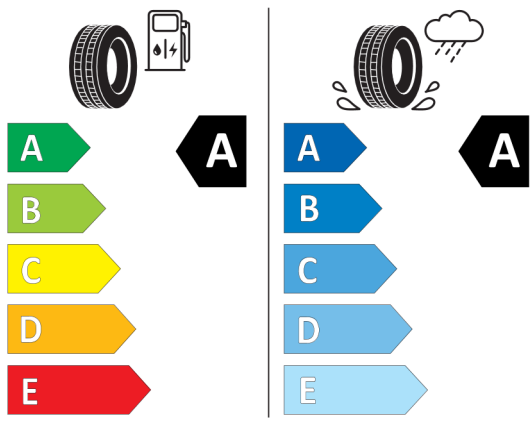

Číslo kalkulácie.
Dátum
Platnosť do

Ponuka
16801
18.01.2024
01.02.2024

EU Energetický štítok pre kolesá

Pirelli 1269848

PIRELLI 42040

245/40R20 99 Y XL C1

2020/740

<https://eprel.ec.europa.eu/qr/1269848>